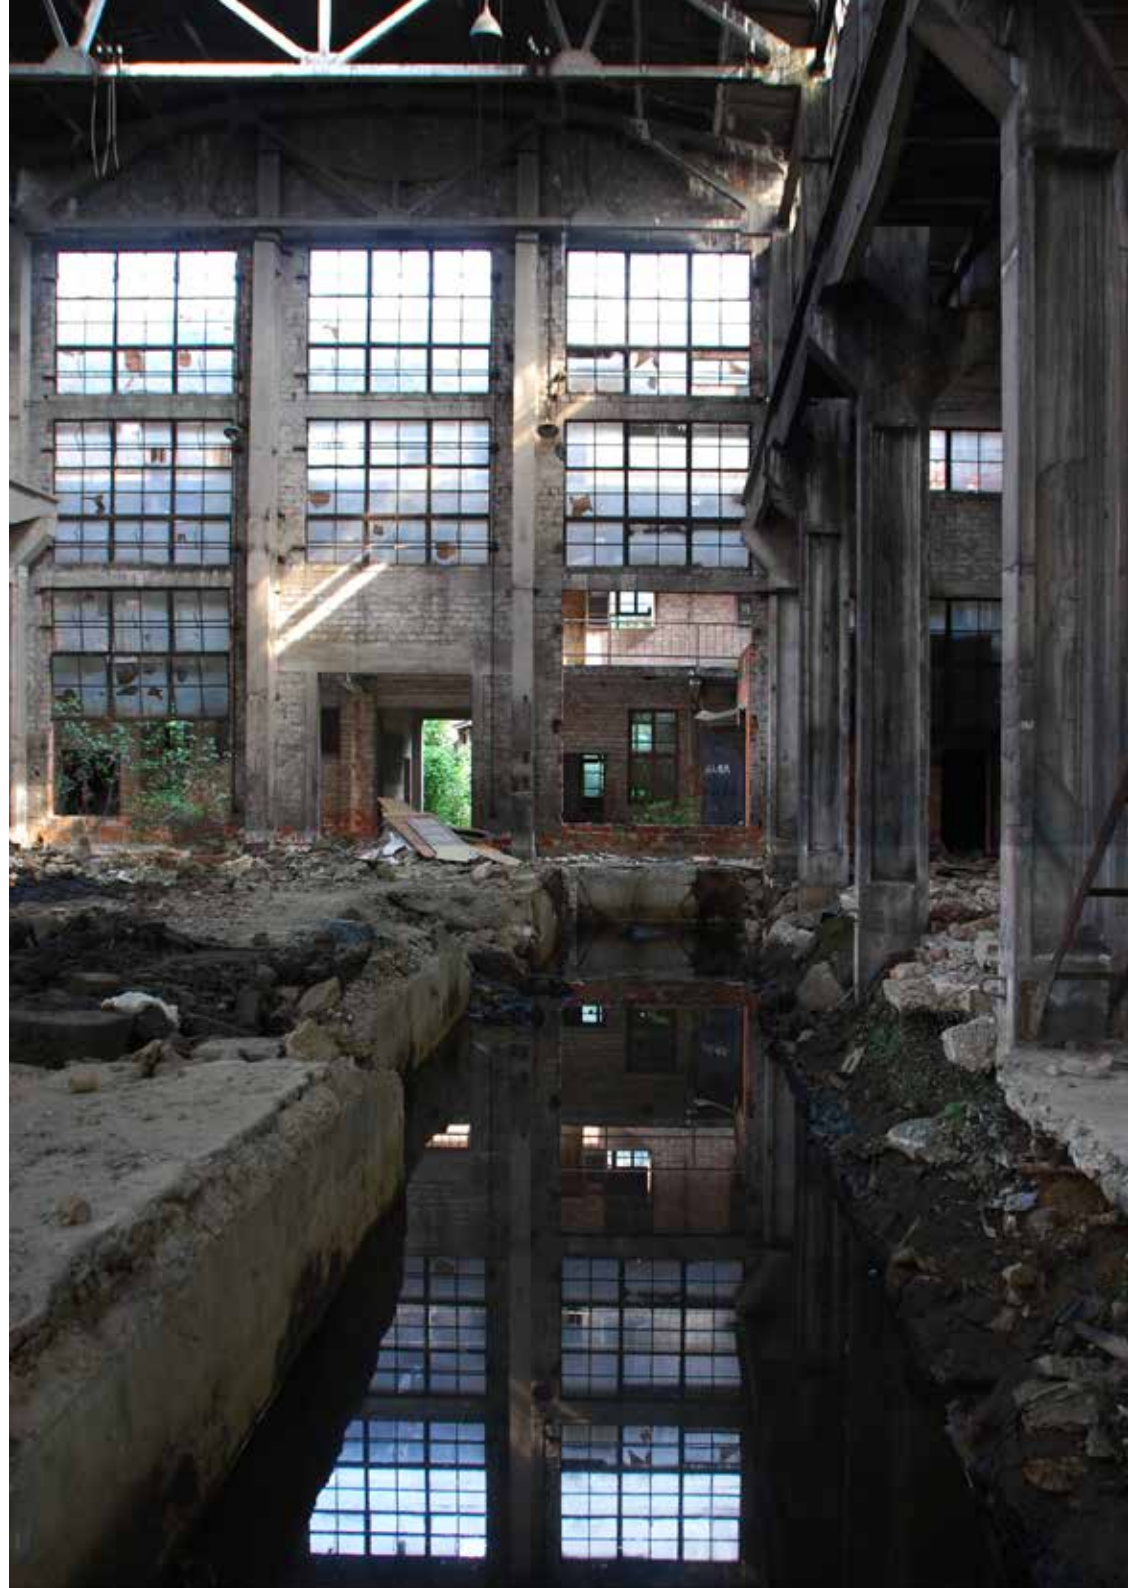

# China in one row

Chengdu - Oktober 2018

# China in one row

Chengdu - Oktober 2018

Sichuan Gear Factory - Chengdu / China  
discovery of 120 porcelain tubes, wrapped in thin paper, each 60,3 cm long,  
2 cm wide and marked with a green anchor symbol